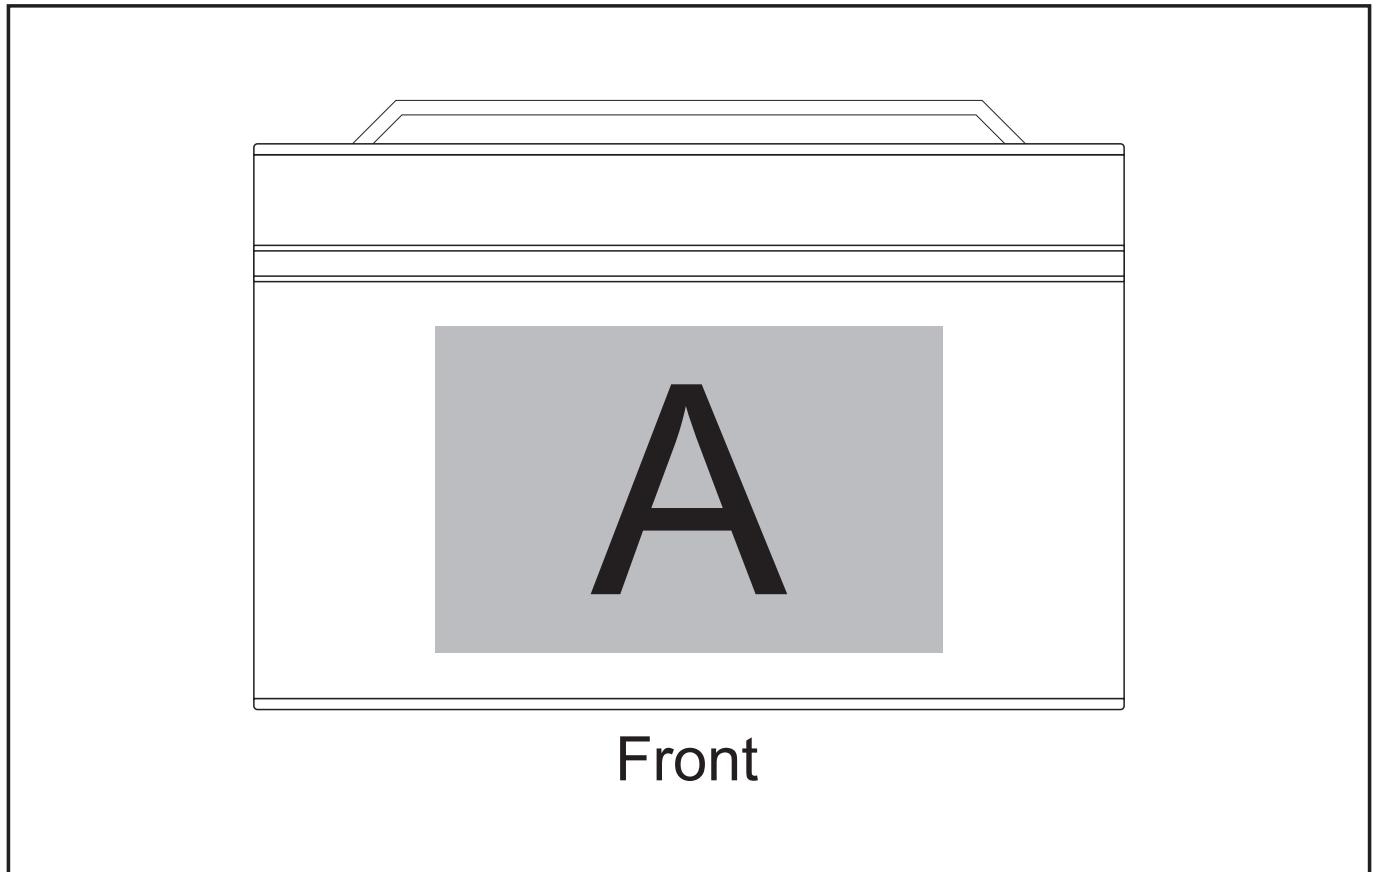

TB-4300

Steffi Toiletry Bag

Need to know:

- Includes 1-Colour, 1-Position Screen Print (setup fee applies)

Branding Options:

Position A

1. Screen Print (SB) - 1 Colour
Size: 140mm wide x 90mm high